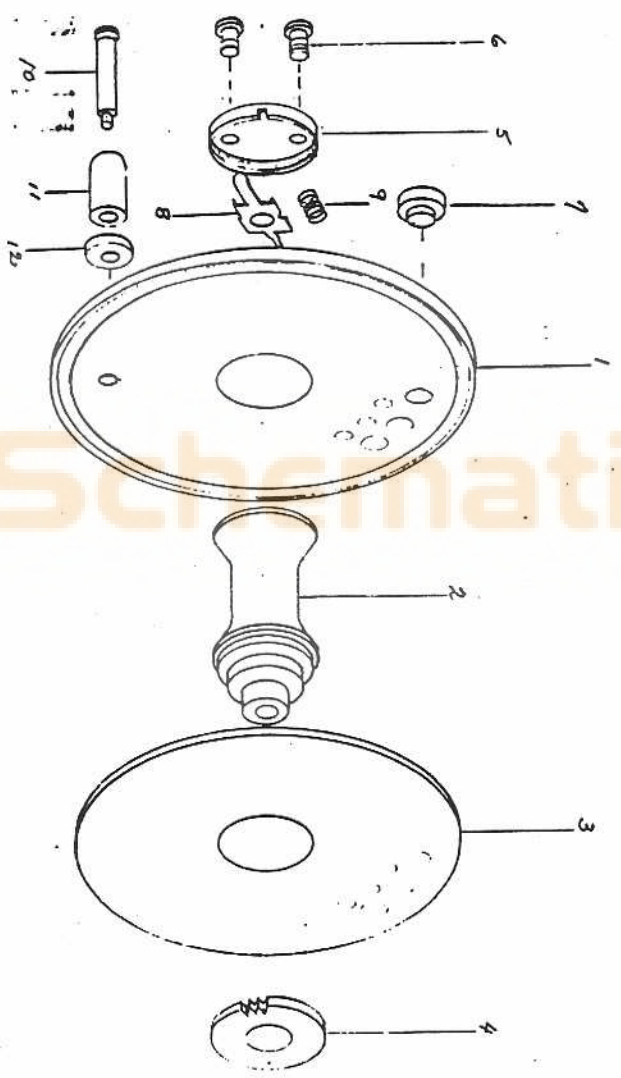

69SSA

NUMBER OF PART	QUANTITY
1 875 SPOOL SIDE	1
2 621 HUB	1
3 219-H SPOOL SIDE	1
4 743 PATCHET GEAR	1
5 251 GRP- HUB	1
6 ITEM #12 SNT #1	1
7 NOT USED	1
8 252 SPOOL LOCK	1
9 253-S SPRING	1
10 830 ROLLER PIN	1
11 163 CRANK KNOB (WHITE)	1
12 162 CRANK KNOB TRACKET	1
13	
14	